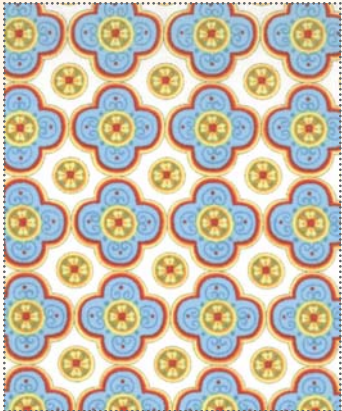

19452 11*

19453 11*

19456 11*

19458 11

19451 12

19452 12*

19453 12

19458 12*

My Friend's Garden, measures 59" x 79"
CHD 1013/CHD 1013G

19450 11*

19455 16*

19454 12

19455 12

19450 12 *Reduced to show pattern.
Panel measures approximately 24" x 44". Blocks measure approximately 6" x 6".

JR's, LC's & PP's include two each of 19452.
F8's, JR's, PP's & LC's do not include panels.

Pillow Cover
Web Pattern

CHD 1015
CHD 1015G

Table Runner
Web Pattern

CHD 1014
CHD 1014G

Fresh Flowers PATTERNS