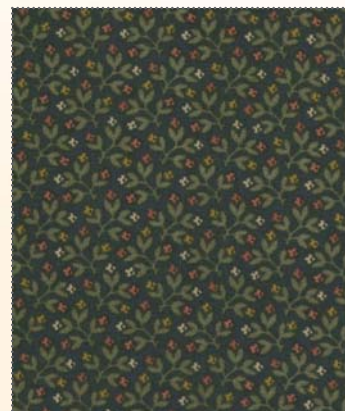

## Kansas Troubles

Congratulations, Lynne is celebrating her 10th year of designing fabric with moda.

9315 15

9312 15

9314 16

9310 16\*

9316 16\*

9313 16

9311 16\*

9315 16

9314 17

9310 17

9316 17

9313 17\*

9312 17\*

9314 18