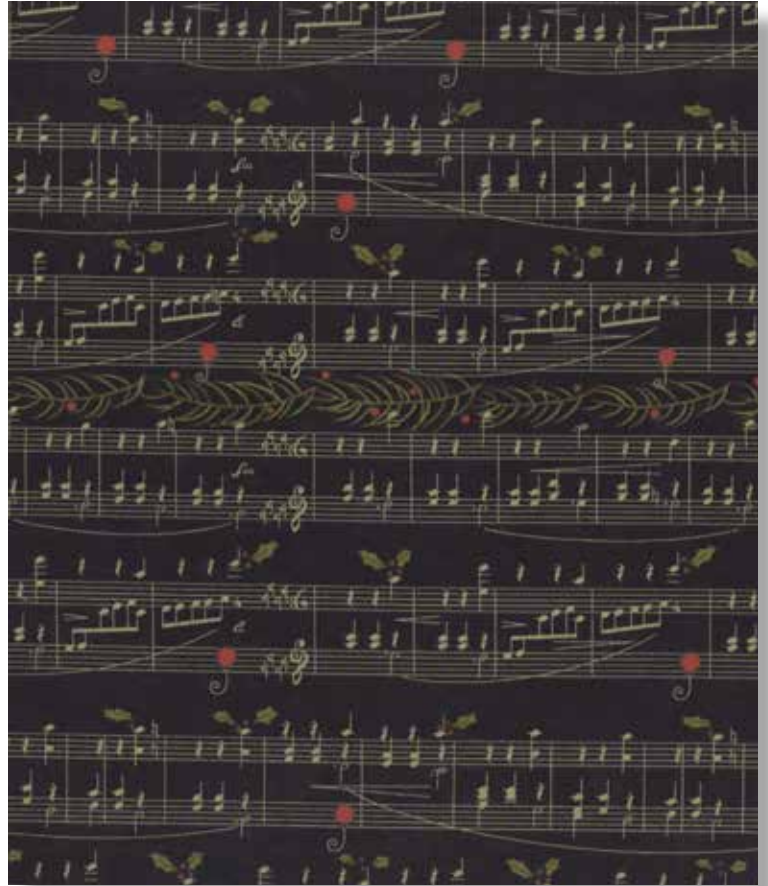

№ 17872 14*
Ebony