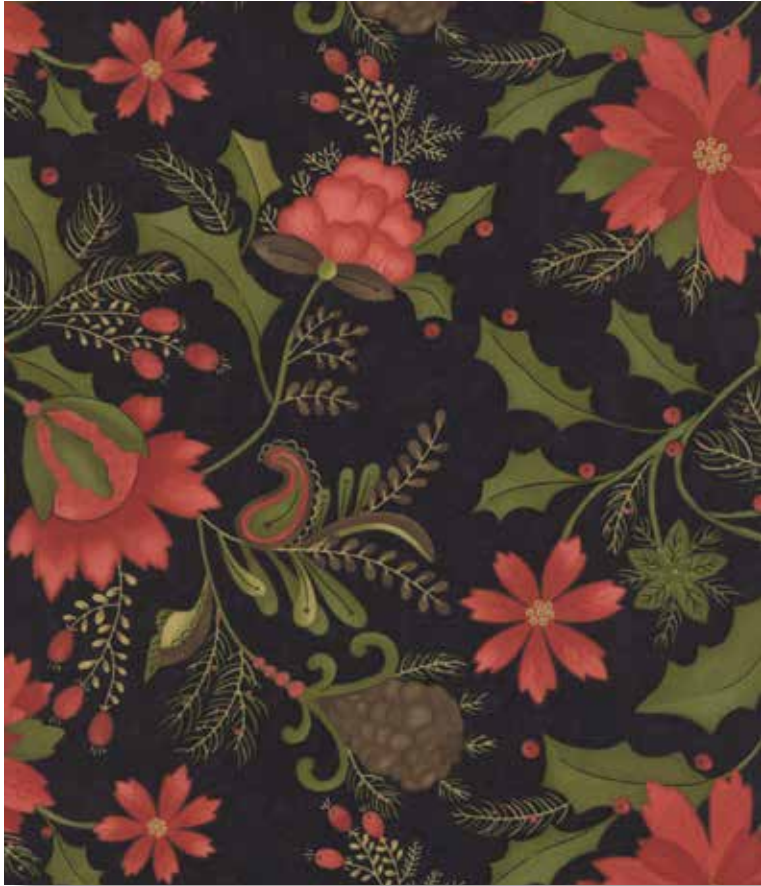

№ 17871 14*
Ebony