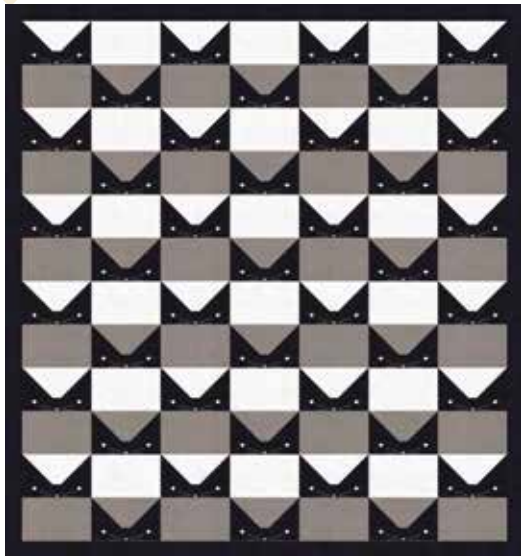

moda

CATNIP

gingiber

Squares measure approx. 5"

Reduced to show full 36" x 44" repeat. Small blocks measure 6" x 7". Large Blocks measure 12" x 14"

GB 009 / GB 009G Rows of Cats Size: 57" x 59"

Reduced to show full 36" x 44" repeat. Blocks measure 18" x 21"

GB 008 / GB 008G Hidden Kittens Size: 60" x 64"

GB 010 / GB 010G Catnip Size: 60" x 56"

 **CATNIP** is the ultimate fabric for classy cat lovers! Four classic Ginger Cat illustrations have been paired with an assortment of complimentary black, white, and gray fabrics using our signature line-work and textures. Catnip will have everyone smitten with kittens and looking for a new approach to the quintessential cat quilt.