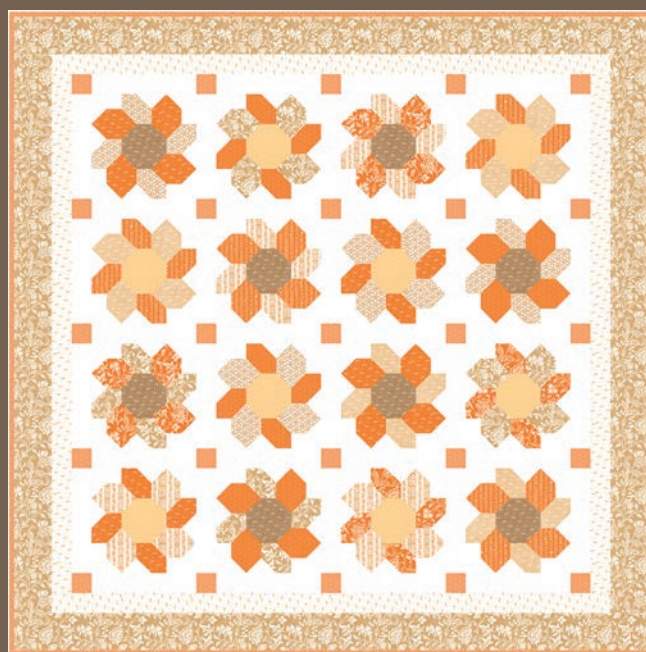

PP

KIT

JULY DELIVERY

•32 Prints •4 108 Inch Quilt Backs •100% Premium Cotton

AB includes all 32 skus. JRs, LCs, MCs & PPs include 32 skus with two each of 35410-11, 12, 13 & 15 and 35411. Assortments and precuts do not include Eyelet Coordinates.

Agatha Road FIG TREE & CO

FT 2050 Agatha's Oaks 71" x 71"

FT 2050 Agatha's Oaks Wall Hanging 25" x 25"

FT 2050 Agatha's Oaks Runner 69" x 29"

FT 1675 Pumpkins in a Row
16" x 40" PP Friendly

FT 1654 Sunflowers 64" x 64"