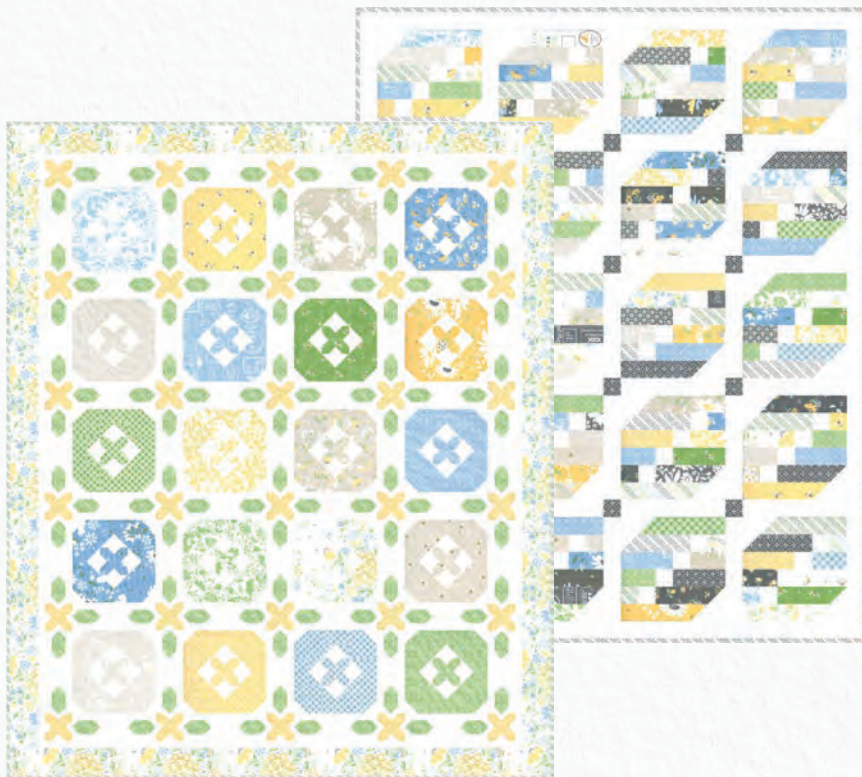

*Spring Brook* by Corey Yoder  
**JANUARY DELIVERY**

**CQ 176** Starry Gingham Yellow  
63" x 81"

**CQ 174** Patchy Stars - 70" x 82" LC Friendly

**CQ 172** Crosswinds  
58" x 72" JR Friendly

**CQ 175** Petal and Leaf  
78" x 94" FQ Friendly

**B1528** Check Mix - Rain Check  
45" x 54"

**See website or sales professional  
for additional colorways!**

Rain Check is featured in Corey's  
upcoming book, *Check Mix Quilts*,  
out November 2020 by Martingale.