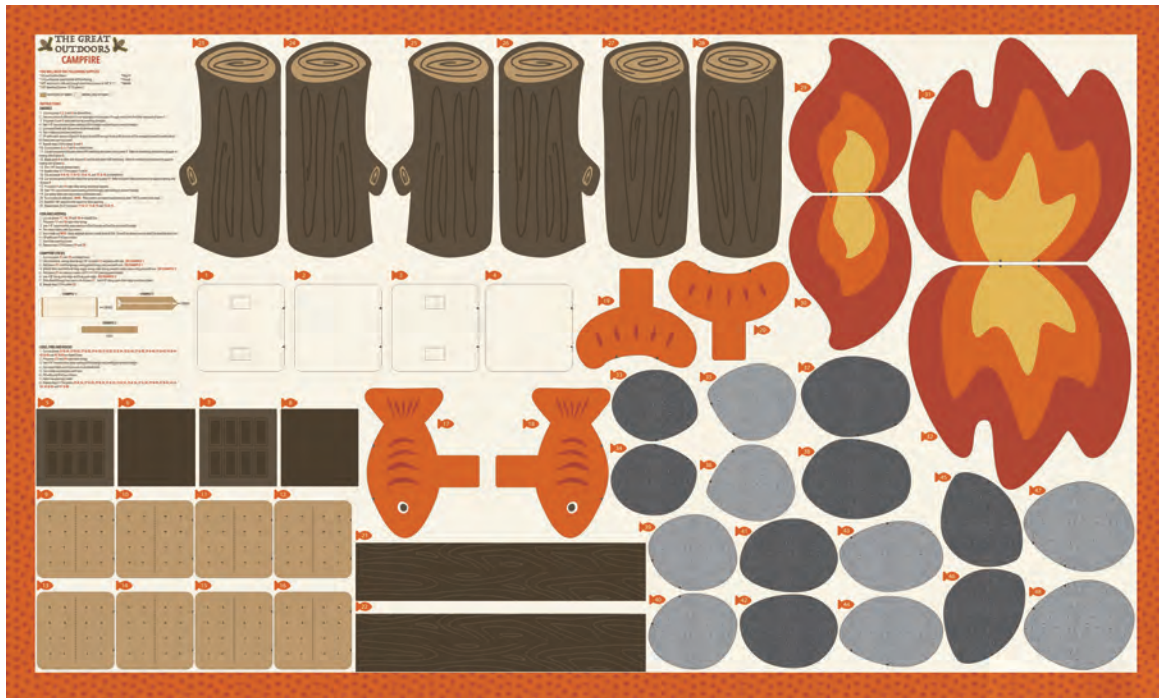

THE GREAT OUTDOORS STACY IEST HSU

Campfire Cut & Sew Panel

20886 11 36" x 60"

Makes 3 logs, 2 flames, 2 skewers, 4 graham crackers, 2 chocolates, 2 marshmallows, 1 sausage, 1 fish, and 8 stones.